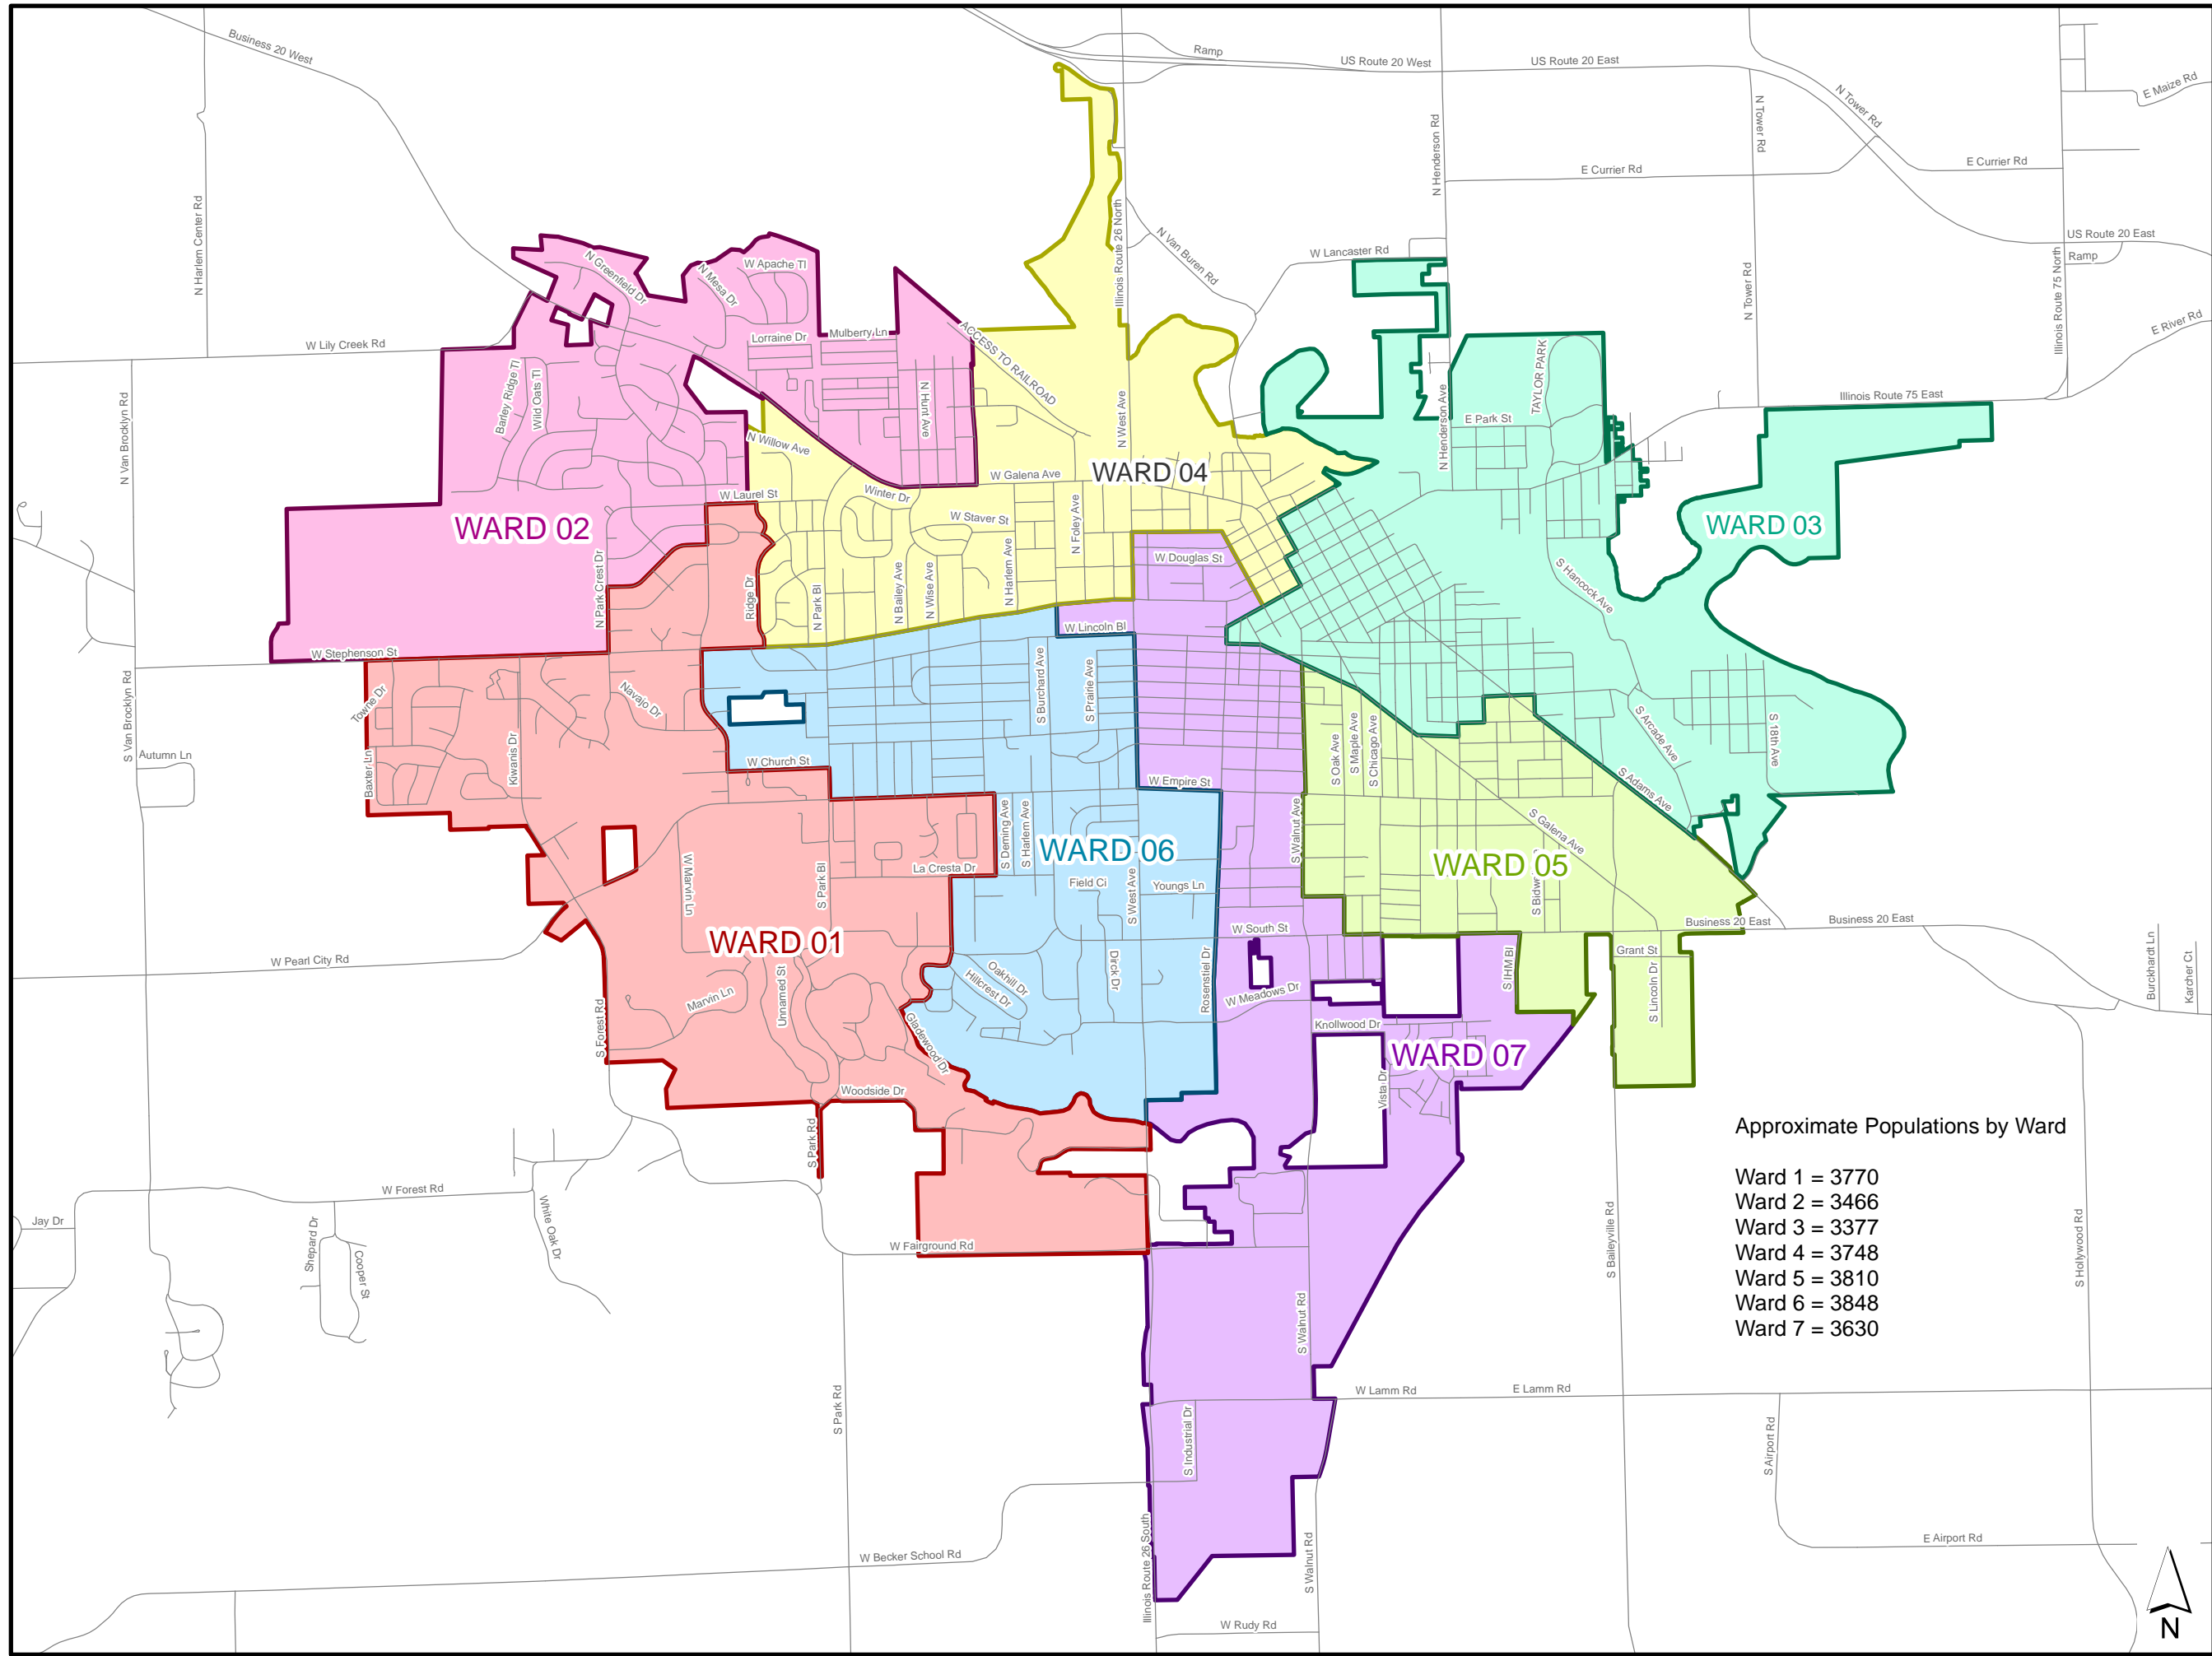

City of Freeport 2012 Re-Districting Project Ward Adjustment Map Freeport, Illinois

9/4/2012

Legend

- Ward 1
- Ward 2
- Ward 3
- Ward 4
- Ward 5
- Ward 6
- Ward 7

Approximate Populations by Ward

- Ward 1 = 3770
- Ward 2 = 3466
- Ward 3 = 3377
- Ward 4 = 3748
- Ward 5 = 3810
- Ward 6 = 3848
- Ward 7 = 3630